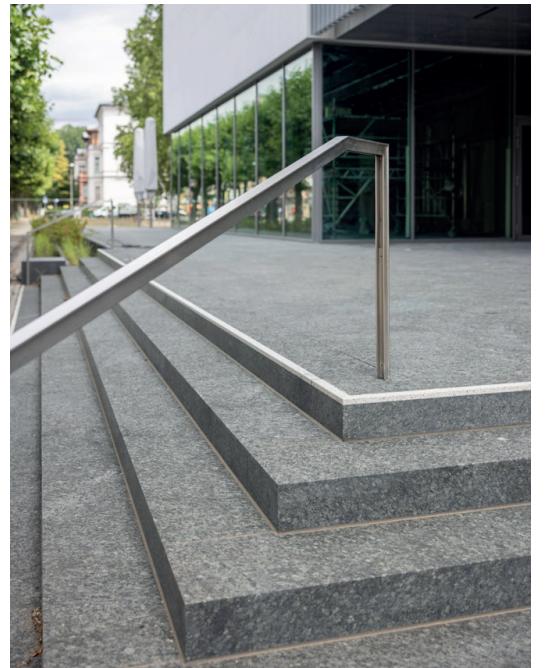

## MUSEUM REINHARD ERNST WIESBADEN, GERMANY

**Architect**

Fumihiko Maki,  
Tokio, Japan

**Owner**

Reinhard und Sonja Ernst Stiftung,  
Wiesbaden, Germany

**Stones**

Bethel White Granit / Bush hammered, Aquapower, Aquapower Soft  
Cape Green® Granit / Aquapower soft  
Impala Granit / Aquapower soft  
Schwedisch-Schwarz Granit / Polished