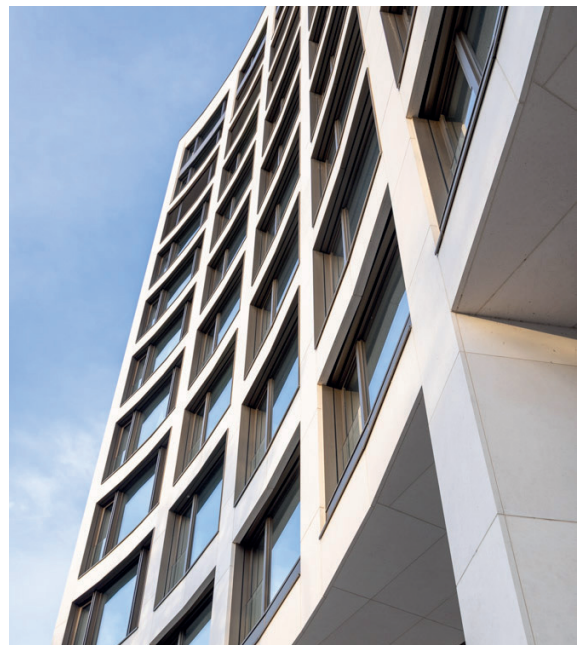

BUILDING REVITALIZATION | OFFICE BUILDING *ESCHBORN*
ESCHBORN, GERMANY

Architect

Feldmann Architekten,
Gießen, Germany

Owner

Frankfurter Straße 60-68 Grundstücks GmbH,
Frankfurt am Main, Germany

Stones

Crème Royal® Limestone, honed C60
Waldstein Yellow Granite, honed C60